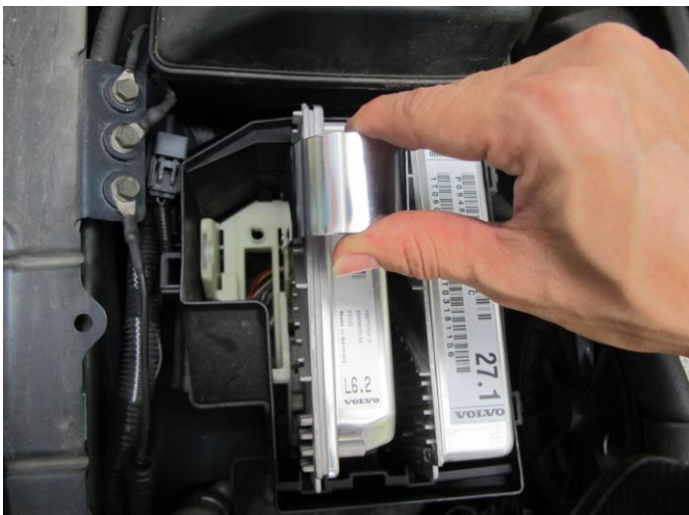

H.C.B-A1306

VOLVO COMPUTER CONTROL BOX REMOVER/ INSTALLER

- Easy and safe to remove or install the computer control box.
- Application: VOLVO S40, S60, S/V70, S80, XC90.
- VOLVO OEM no.ref.: 9995722

Removal :

Step 3