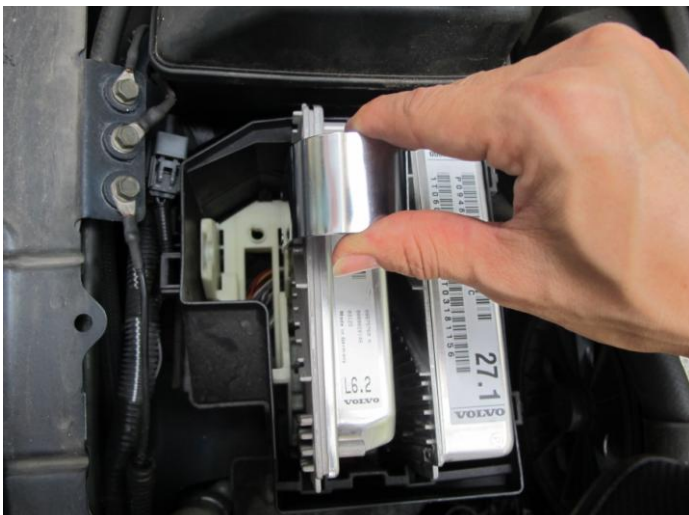

## VOLVO COMPUTER CONTROL BOX REMOVER/ INSTALLER

- Easy and safe to remove or install the computer control box.
- Application: VOLVO S40, S60, S/V70, S80, XC90.
- VOLVO OEM no.ref.: 9995722

### Removal :

Step 1

Step 2

Step 3

Step 4